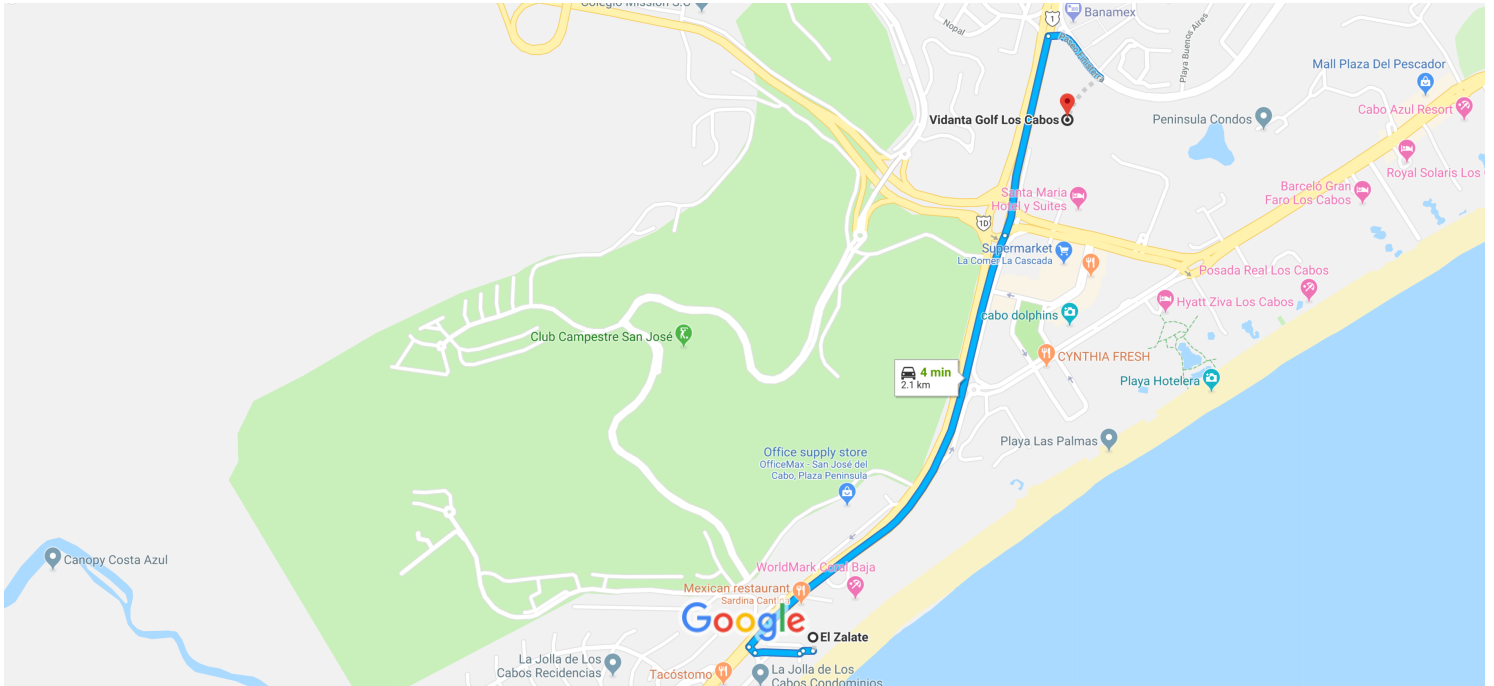

Guests who want to use the facilities at Vidanta will need to bring identification with them that matches what Vidanta has received.

Location map is on page 2 and facility schedule is on page 3

Enjoy

Les and Sonja

Map data ©2019 Google, INEGI 200 m

via Cabo San Lucas-San José del Cabo/Carr. Transpeninsular/México 1
Fastest route, the usual traffic

4 min
2.1 km

VIDANTA GOLF
LOS CABOS

HORARIOS INSTALACIONES Y CLASES

Proshop